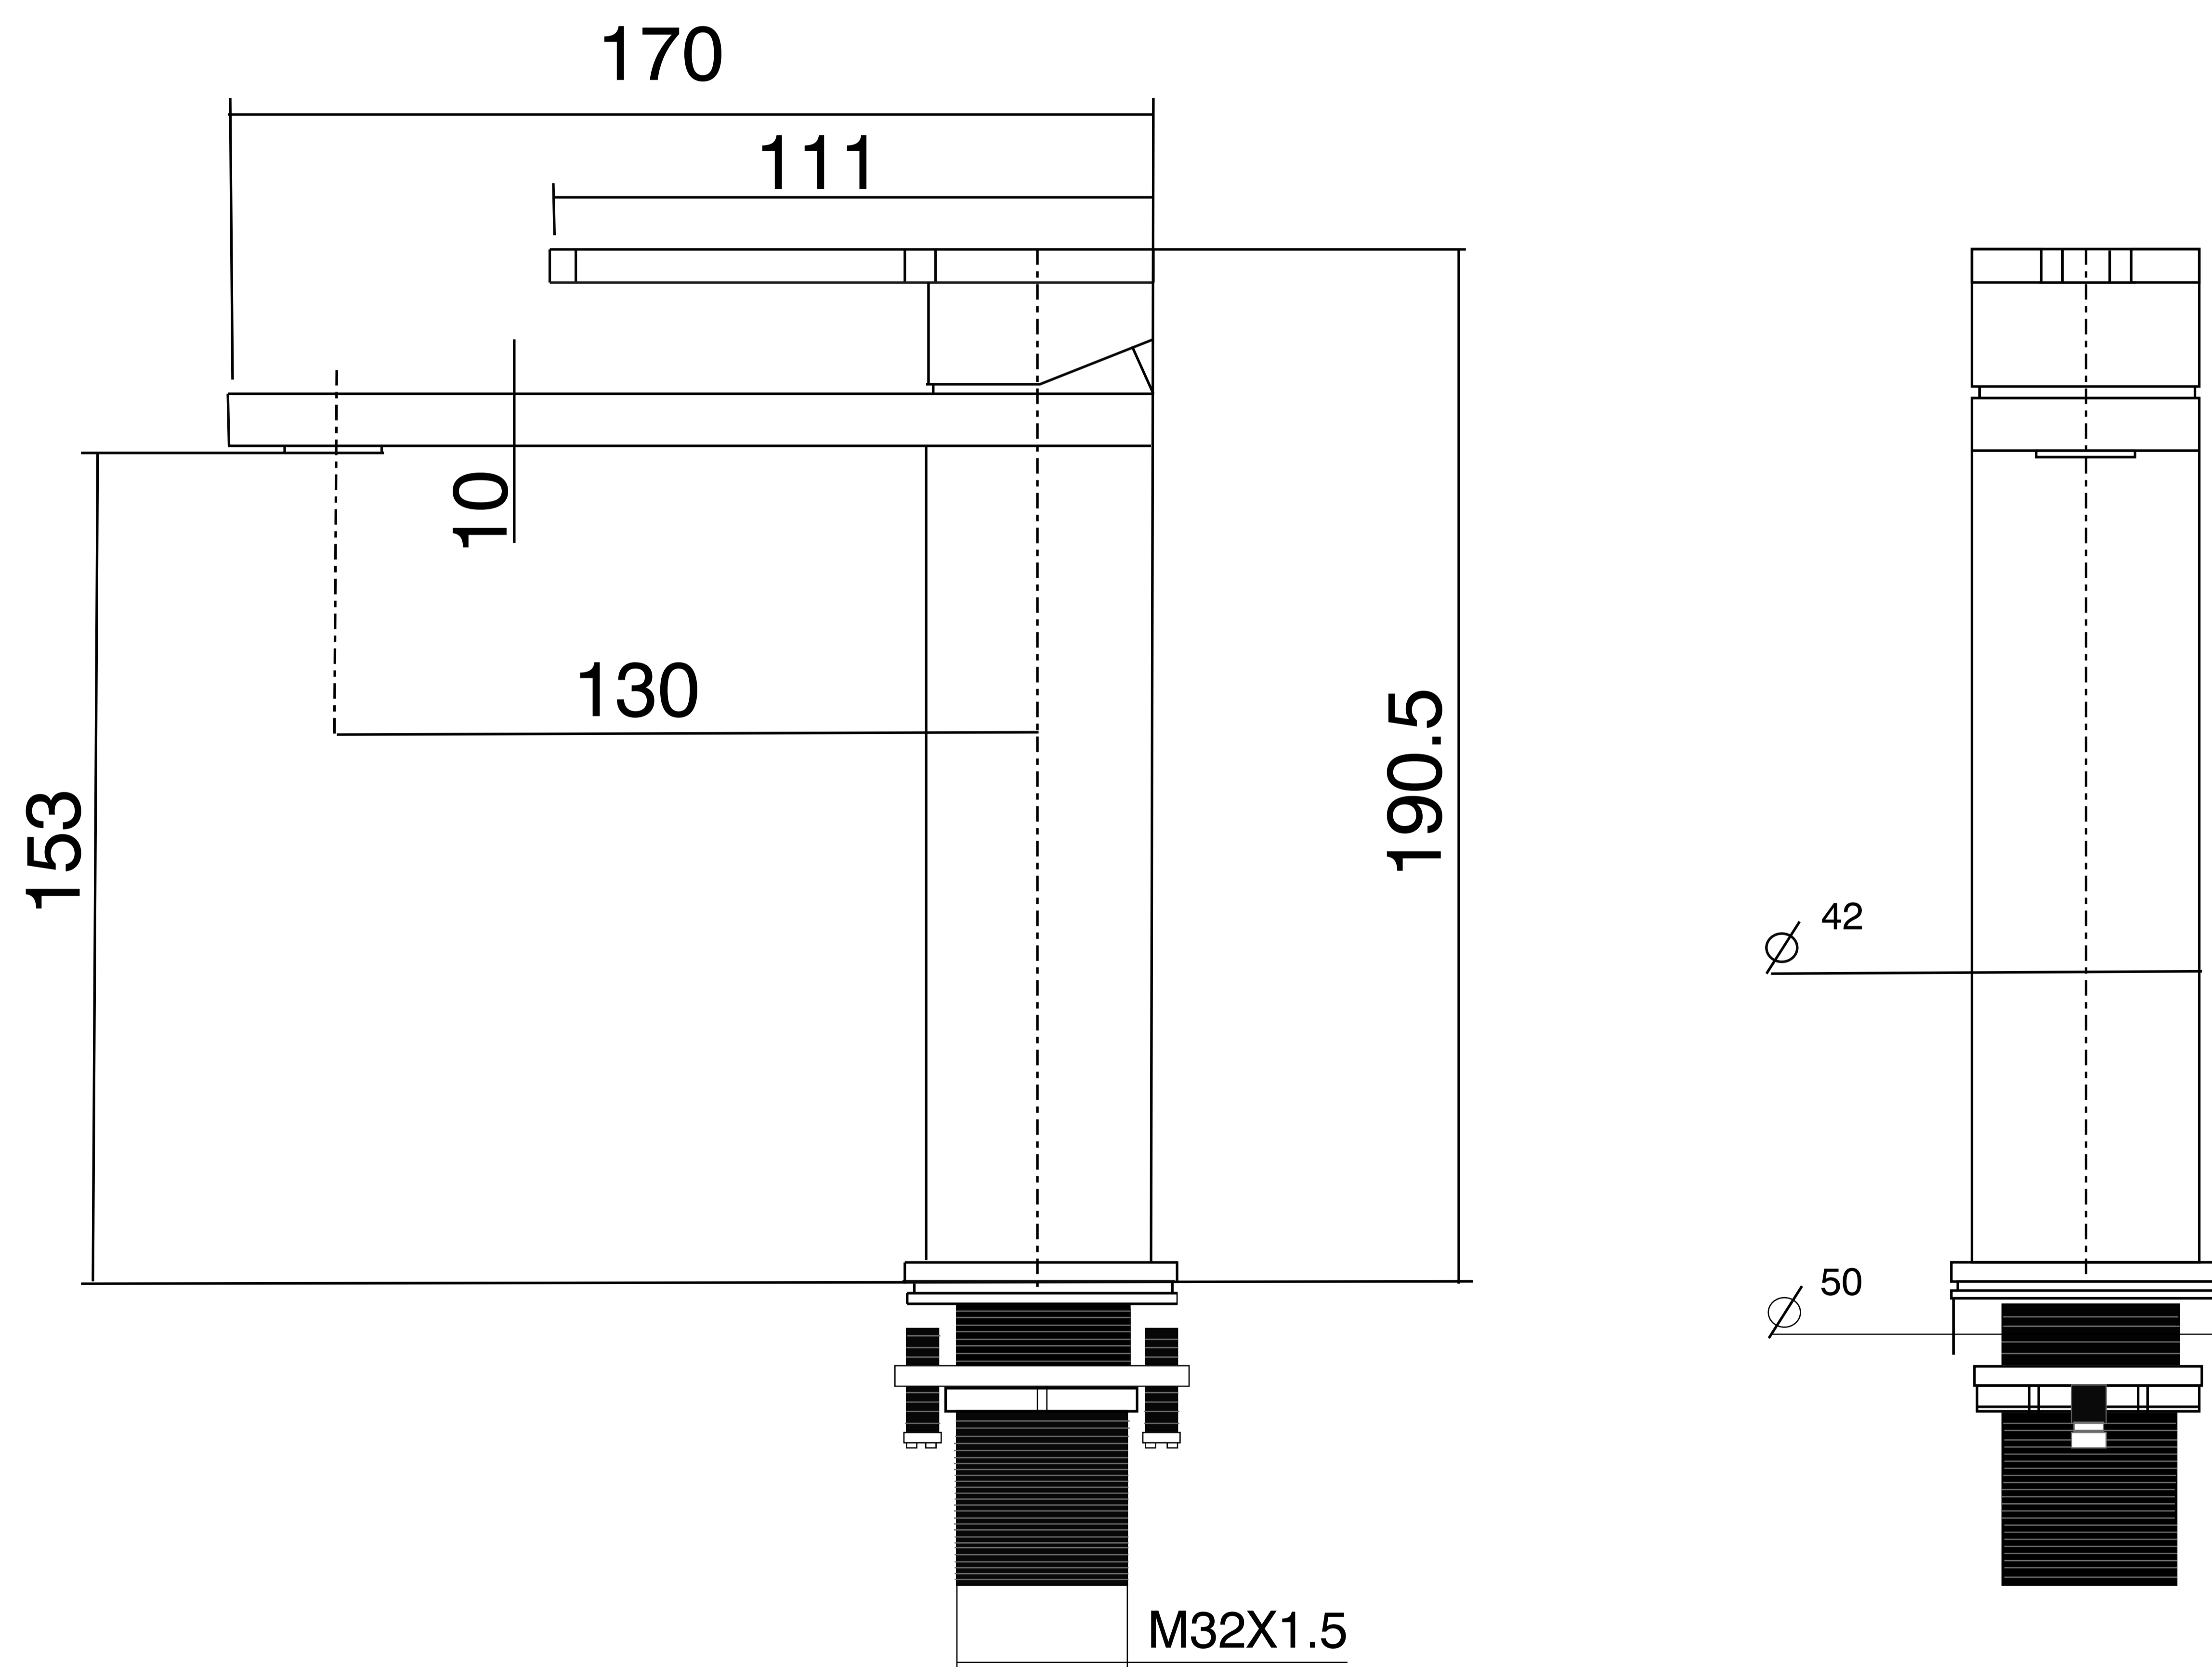

Basin Mixer

Product Code : **2601**

Technical Drawing

All dimension are in **mm**